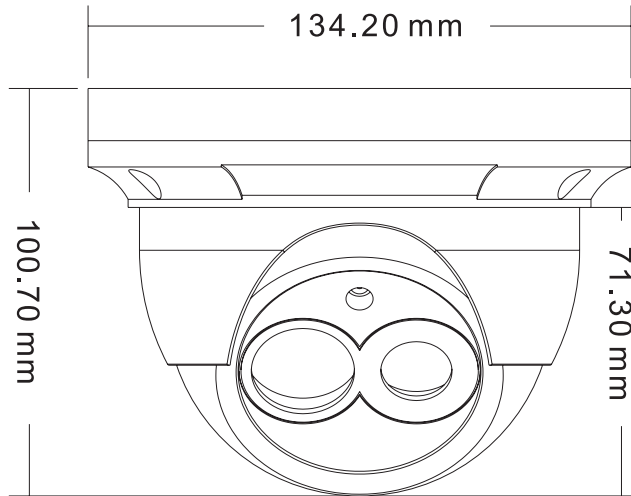

CAIPDC330TI1W-4/6/8

1080P High Definition WDR TDN IR IP Dome Camera

SPECIFICATIONS

| | |
|-------------------------|------------------------------|
| Model | CAIPDC330TI1W-4/6/8 |
| Electrical | |
| Power Supply | 12VDC |
| Power Consumption | IR Off: 3W; IR On: 6W |
| Mechanical | |
| Dimensions | Φ134.2 x 100.7 (H) mm |
| Weight | 610g |
| Protection | IP66 |
| RS485 | 1 channel |
| Environmental | |
| Operating Temperature | -10°C to +60°C |
| Operating Humidity | 0% to 90% (non-condensing) |
| Viewing System | |
| Browser | IE 6.0 or above |
| Software | |
| Search and Installation | IP Finder |
| CMS | Honeywell Vista CAIPC-CMS100 |
| Regulatory | |
| Certification | CE, FCC, C-tick |

Note: Honeywell reserves the right, without notification, to make changes in product design or specifications.

DIMENSIONS

unit: mm

CAIPDC330TI1W-4/6/8

<http://www.vodanet.com.tr>

1080P High Definition WDR TDN IR IP Dome Camera

ORDERING

| | |
|-----------------|---|
| CAIPDC330TI1W-4 | 1080P IR IP Dome Camera. IR distance 10 - 15m. F=4mm, WDR, TDN, H.264, 12VDC, ONVIF |
| CAIPDC330TI1W-6 | 1080P IR IP Dome Camera. IR distance 10 - 15m. F=6mm, WDR, TDN, H.264, 12VDC, ONVIF |
| CAIPDC330TI1W-8 | 1080P IR IP Dome Camera. IR distance 10 - 15m. F=8mm, WDR, TDN, H.264, 12VDC, ONVIF |