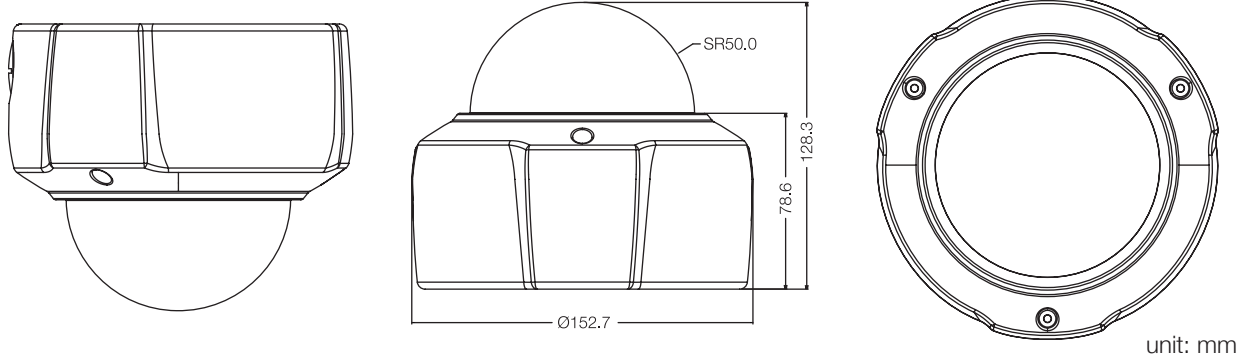

CAIPDC330TWV-V

<http://www.vodanet.com.tr>

High Definition 1080P H.264 TDN WDR Vandal-Proof
IP Dome Camera with Vari-Focal Lens

DIMENSIONS

ORDERING

CAIPDC330TWV-V	1080P IP Vandal-proof Dome Camera, 2.8 - 12mm vari-focal, WDR, TDN, H.264, 24VAC & 12VDC, ONVIF
CAIPDC330TWV-PV	1080P IP Vandal-proof Dome Camera, 2.8 - 12mm vari-focal, WDR, TDN, H.264, 24VAC & 12VDC and PoE IEEE 802.3af, ONVIF