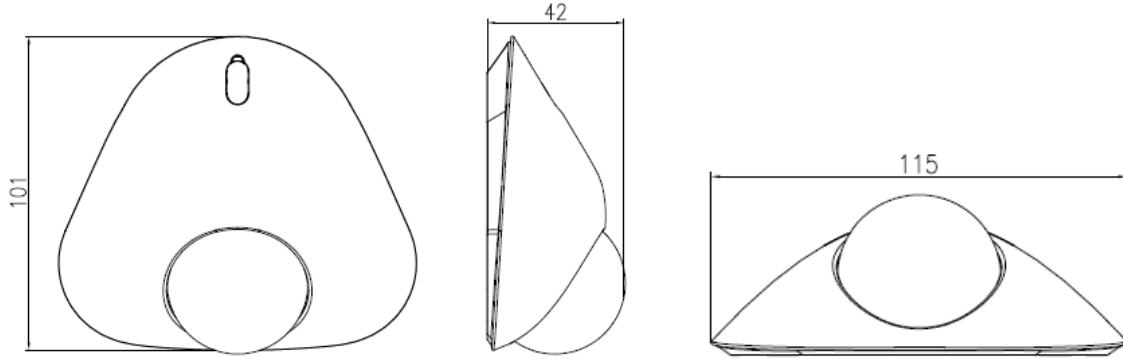

CALIPDF-1A36(P)

<http://www.vodanet.com.tr>

1.3 Megapixel High Definition IP Dome Camera

DIMENSION

ORDERING

CALIPDF-1A36	IP Dome Camera, 1.3 Megapixel 1/3" ultra low illumination CMOS, 720P 30fps, EDN, 3.6mm fixed lens, 12VDC, ONVIF
CALIPDF-1A36P	IP Dome Camera, 1.3 Megapixel 1/3" ultra low illumination CMOS, 720P 30fps, EDN, 3.6mm fixed lens, 12VDC, PoE, ONVIF